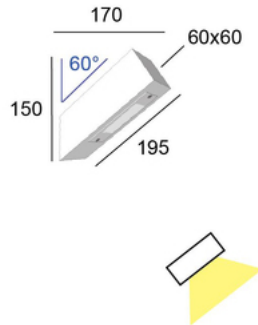

BEL LIGHTING | Torga D

Item code: **8008.1D37.02**

IK09	IP65	Class I	CE
------	------	---------	----

Product Description

Directional diffusion wall luminary, this modern and robust fixture is made of aluminum and it is available with the latest LED technology. This quality wall luminary is manufactured by machining process, its shape gives this fixture a contemporary aesthetic. Luminaire adapted for light guidance, guidance for walkways, access roads in the private and public area. This is an attractive solution for many outdoor applications. Available in different variants, as wall light and bollard.

General technical data

Manufacturing material :	<i>Body made in aluminum</i>
Surface finishing* :	<i>Black</i>
Diffuser type :	<i>Satin white plexiglas</i>
Fixation :	<i>wall</i>
IP Protection degree :	<i>IP65</i>
Shock resistance degree :	<i>IK09</i>
Reference temperature :	<i>25°C</i>
Working Environment Temperature :	<i>-20°C > +50°C</i>
Minimum Life time @ Ta 40°C :	<i>85.000hrs (L80 B10)</i>
Weight (Kg) :	<i>0.50 Kg</i>
Dimensions mm (L x W x H):	<i>60 x 60 x 195 mm</i>
Country of origin :	<i>made in Belgium**</i>