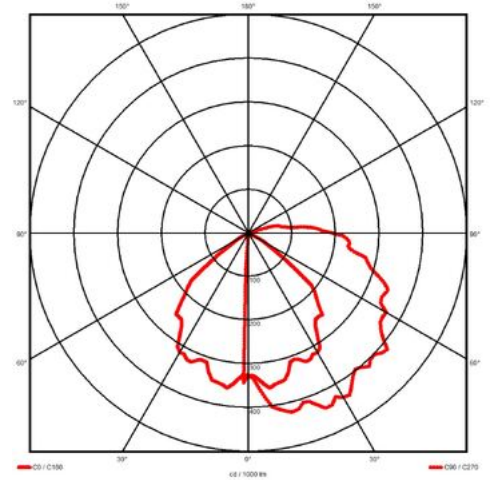

BEL LIGHTING | Torga D

Item code: **8008.1D37.02**

IK09	IP65	Class I	CE
------	------	---------	----

Product Description

Directional diffusion wall luminary, this modern and robust fixture is made of aluminum and it is available with the latest LED technology. This quality wall luminary is manufactured by machining process, its shape gives this fixture a contemporary aesthetic. Luminaire adapted for light guidance, guidance for walkways, access roads in the private and public area. This is an attractive solution for many outdoor applications. Available in different variants, as wall light and bollard.

General technical data

Manufacturing material :	<i>Body made in aluminum</i>
Surface finishing* :	<i>Black</i>
Diffuser type :	<i>Satin white plexiglas</i>
Fixation :	<i>wall</i>
IP Protection degree :	<i>IP65</i>
Shock resistance degree :	<i>IK09</i>
Reference temperature :	<i>25°C</i>
Working Environment Temperature :	<i>-20°C > +50°C</i>
Minimum Life time @ Ta 40°C :	<i>85.000hrs (L80 B10)</i>
Weight (Kg) :	<i>0.50 Kg</i>
Dimensions mm (L x W x H):	<i>60 x 60 x 195 mm</i>
Country of origin :	<i>made in Belgium**</i>

Number of light sources :	<i>1</i>
Light source type :	<i>Led 6W 4000K</i>
Luminaire power :	<i>6 W</i>
Colour temperature :	<i>4000 K</i>
Colour Rendering Index :	<i>CRI>90</i>
Luminous flux (lumens) :	<i>845 lm</i>
Luminous flux efficiency :	<i>141 lm/W</i>
MacAdam step :	<i>3</i>
Beam angle ° FWHM :	<i>100°</i>
Lighting type :	<i>direct</i>
This product contains a lightsource of energyclass :	