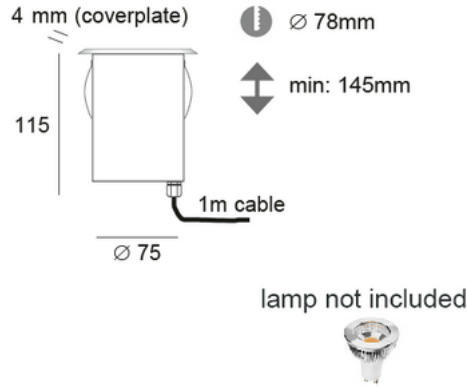

BEL LIGHTING | Bolas

Item code: **800C1GUR.16**

IK10	IP67	Class I	CE
------	------	---------	----

use lamp bulb data
utiliser les données de la lampe
 gebruik lamp gegevens
Lampendaten verwenden
 Χρησιμοποιήστε δεδομένα λαμπτήρων

Product Description

High-quality IP67 waterproof recessed ground light for GU10 lamps (not included), operating directly on 220-240V. Supplied with a 1m cable, it offers great versatility with a choice of a round or square front trim. An ideal professional fixture that allows easy maintenance and custom bulb selection for outdoor architectural projects.

General technical data

Manufacturing material :	<i>Body made in anodized aluminum</i>
Surface finishing* :	<i>Brushed stainless steel</i>
Diffuser type :	<i>safety extra clear glass 10mm</i>
Fixation :	<i>ground - ceiling</i>
IP Protection degree :	<i>IP67</i>
Shock resistance degree :	<i>IK10</i>
Reference temperature :	<i>25°C</i>
Working Environment Temperature :	<i>-20°C > +50°C</i>
Weight (Kg) :	<i>1 Kg</i>
Dimensions mm (L x W x H):	<i>100 x 100 x 115 mm</i>
Country of origin :	<i>made in Belgium**</i>

Lighting characteristics

Number of light sources :	<i>1</i>
Light source type :	<i>Led GU10</i>
Luminaire power :	<i>10 W</i>
Beam angle ° FWHM :	<i>see bulb data°</i>
Lighting type :	<i>direct</i>

Electrical characteristics