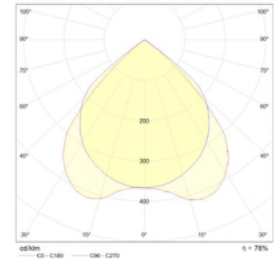

Product Description

High-quality IP67 waterproof recessed ground light for GU10 lamps (not included), operating directly on 220-240V. Supplied with a 1m cable, it offers great versatility with a choice of a round or square front trim. An ideal professional fixture that allows easy maintenance and custom bulb selection for outdoor architectural projects.

General technical data

Manufacturing material :	<i>Body made in anodized aluminum</i>
Surface finishing* :	<i>Brushed stainless steel</i>
Diffuser type :	<i>safety extra clear glass 10mm</i>
Fixation :	<i>ground - ceiling</i>
IP Protection degree :	<i>IP67</i>
Shock resistance degree :	<i>IK10</i>
Reference temperature :	<i>25°C</i>
Working Environment Temperature :	<i>-20°C > +50°C</i>
Weight (Kg) :	<i>1 Kg</i>
Dimensions mm (L x W x H):	<i>100 x 100 x 115 mm</i>
Country of origin :	<i>made in Belgium**</i>

Reference Standards and Directives

Warranty :	<i>3 years extendable to 5</i>
Product certification :	<i>CE</i>
Certification and approval marks :	<i>ISO 9001 - 14001 - 45001</i>

Available accessories

<i>Recessed box - Pop 8b ref: X067B</i>
<i>IP68 connection - Connex 2 / 3 / 4 / 6</i>
<i>Anti-glare honeycomb - Louver ref: X060.043.3</i>

Lighting characteristics

Number of light sources :	<i>1</i>
Light source type :	<i>Led GU10</i>
Luminaire power :	<i>10 W</i>
Beam angle ° FWHM :	<i>see bulb data°</i>
Lighting type :	<i>direct</i>

Electrical characteristics

Insulation Class :	<i>Class I</i>
Voltage / Current :	<i>220-240V / 50-60Hz</i>
Dimmable :	<i>Yes</i>

Available On Request

<i>Other cover plate dimensions (customized)</i>
<i>Anodized color cover plate</i>
<i>Cover plate in brushed brass (07)</i>
<i>Sandblasted glass</i>
<i>Other cable length (customized)</i>

* Please refer to the information pages for the specific characteristics of anodized surfaces.

** All light fixtures shipped from our address in Megara, Greece are made in Greece.