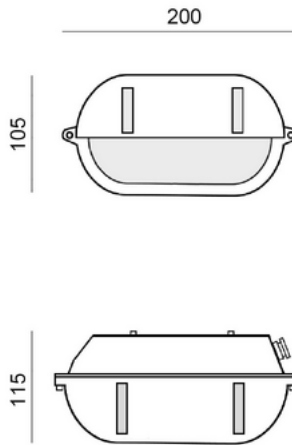

**BEL LIGHTING | Marina-O**

Item code: **709.E2.07**

IK04	IP54	Class I	CE
------	------	---------	----

**Product Description**

Made from cast brass, this classic wall light is designed to use a 220-240V E27 LED lamp. It's a great solution for many indoor and outdoor architectural project.

**General technical data**

Manufacturing material :	<i>Body made in brass</i>
Surface finishing* :	<i>natural primary brass</i>
Diffuser type :	<i>Clear glass (transparent)</i>
Fixation :	 wall
IP Protection degree :	<i>IP54</i>
Shock resistance degree :	<i>IK04</i>
Reference temperature :	<i>25°C</i>
Working Environment Temperature :	<i>-20°C &gt; +50°C</i>
Weight (Kg) :	<i>1.45 Kg</i>
Dimensions mm (L x W x H):	<i>200 x 200 x 95 mm</i>
Country of origin :	<i>made in Greece**</i>