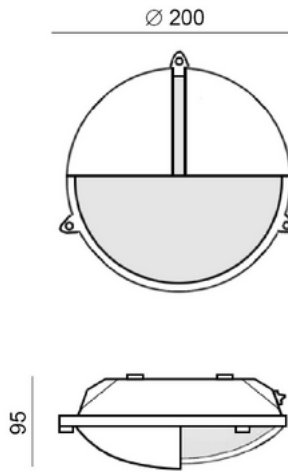

**BEL LIGHTING | Marina-R**

Item code: **725.E2.07**

IK04	IP54	Class I	CE
------	------	---------	----

**Product Description**

Made from cast brass, this classic wall or ceiling light is designed to use a 220-240V E27 LED lamp. It's a great solution for many indoor and outdoor architectural project.

**General technical data**

Manufacturing material :	<i>Body made in brass</i>
Surface finishing* :	<i>natural primary brass</i>
Diffuser type :	<i>Clear glass (transparent)</i>
Fixation :	<input type="checkbox"/> wall
IP Protection degree :	<i>IP54</i>
Shock resistance degree :	<i>IK04</i>
Reference temperature :	<i>25°C</i>
Working Environment Temperature :	<i>-20°C &gt; +50°C</i>
Weight (Kg) :	<i>2.05 Kg</i>
Dimensions mm (L x W x H):	<i>200 x 200 x 95 mm</i>
Country of origin :	<i>made in Greece**</i>