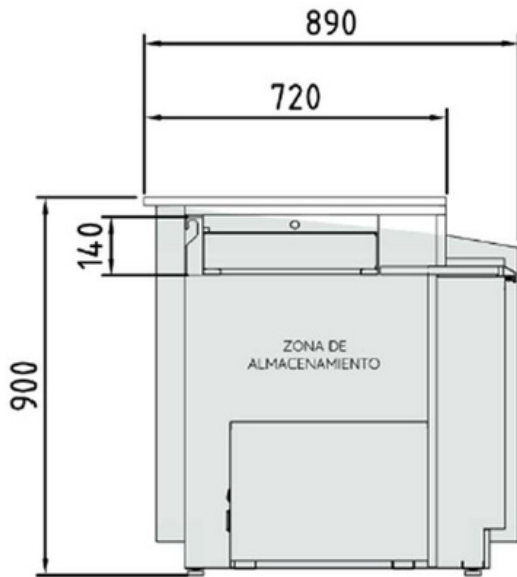

SECTIONS

SECTIONS

MCVEG-8